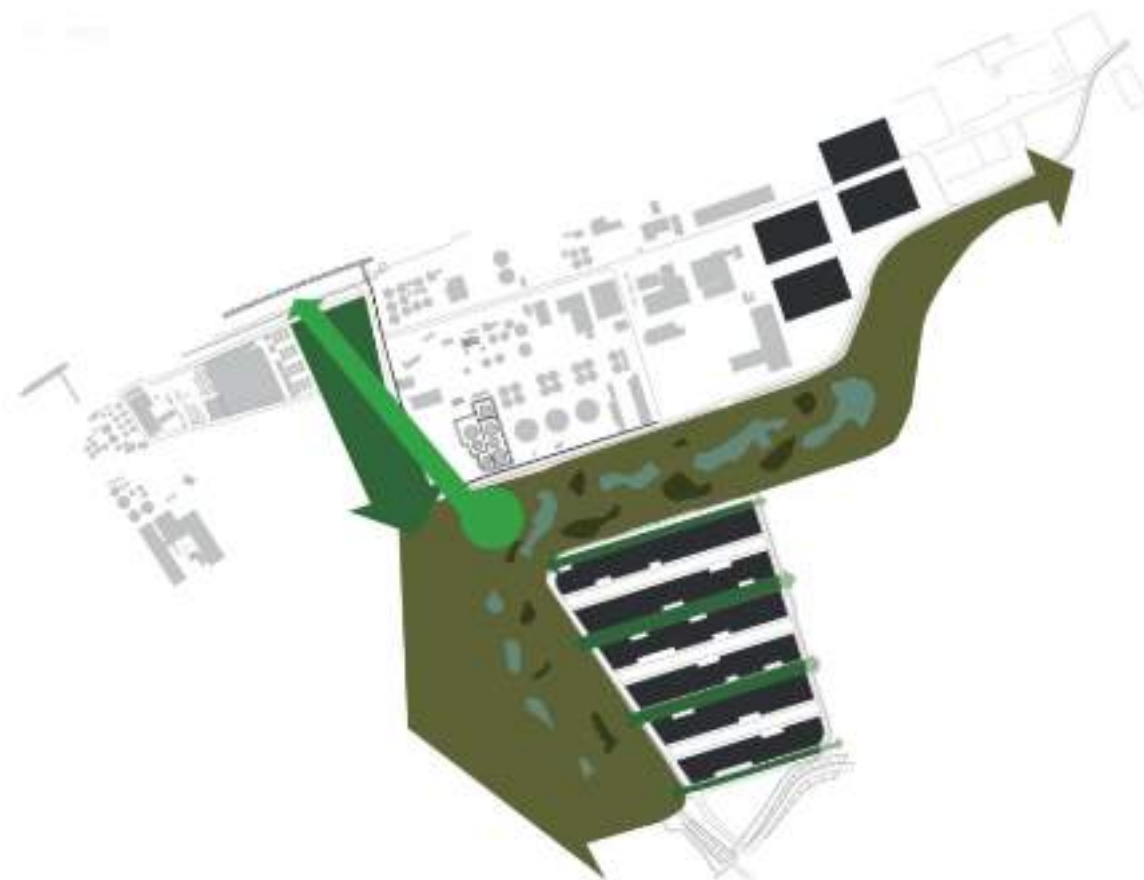

Nieuw te ontwikkelen

Groen, 3 keer anders